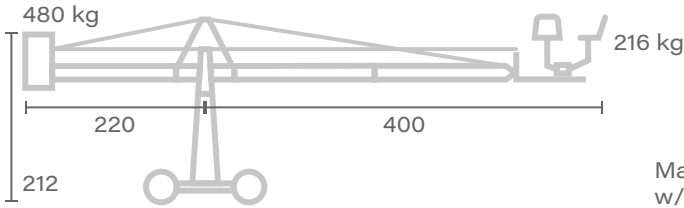

### DATASHEET DOLLY

Width Max	85 cm
Length Max	127 cm
Track width	60 cm
Wheelbase	97 cm
Weight	N.D.

Dimension Dolly are similar for each models.

Max. weight  
w/o dolly and  
weights: 149 kg

↑ Max. height  
330

**Platform 02**

Max. weight  
w/o dolly and  
weights: 173 kg

↑ Max. height  
411

**Platform 03**

Max. weight  
w/o dolly and  
weights: 179 kg

↑ Max. height  
453

**Platform 04**

Max. weight  
w/o dolly and  
weights: 191 kg

↑ Max. height  
534

**Platform 05**

Max. weight  
w/o dolly and  
weights: 197 kg

↑ Max. height  
575

Unit of measure - centimetres [ cm ]

**Head 01**

Max. weight  
w/o dolly and  
weights: 199 kg

↑ Max. height  
675

**Head 02**

Max. weight  
w/o dolly and  
weights: 206 kg

↑ Max. height  
716

**Head 03**

Max. weight  
w/o dolly and  
weights: 217 kg

↑ Max. height  
797