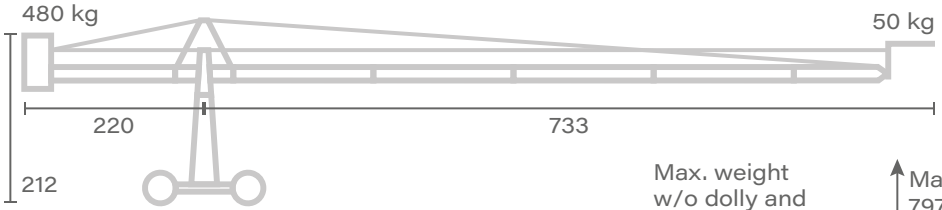

### DATASHEET DOLLY

Width Max	85 cm
Length Max	127 cm
Track width	60 cm
Wheelbase	97 cm
Weight	N.D.

Dimension Dolly are similar for each models.

Max. weight  
w/o dolly and  
weights: 149 kg

↑ Max. height  
330

**Platform 02**

Max. weight  
w/o dolly and  
weights: 173 kg

↑ Max. height  
411

**Platform 03**

Max. weight  
w/o dolly and  
weights: 179 kg

↑ Max. height  
453

**Platform 04**

Max. weight  
w/o dolly and  
weights: 191 kg

↑ Max. height  
534

**Platform 05**

Max. weight  
w/o dolly and  
weights: 197 kg

↑ Max. height  
575

Unit of measure - centimetres [ cm ]

**Head 01**

Max. weight  
w/o dolly and  
weights: 199 kg

↑ Max. height  
675

**Head 02**

Max. weight  
w/o dolly and  
weights: 206 kg

↑ Max. height  
716

**Head 03**

Max. weight  
w/o dolly and  
weights: 217 kg

↑ Max. height  
797