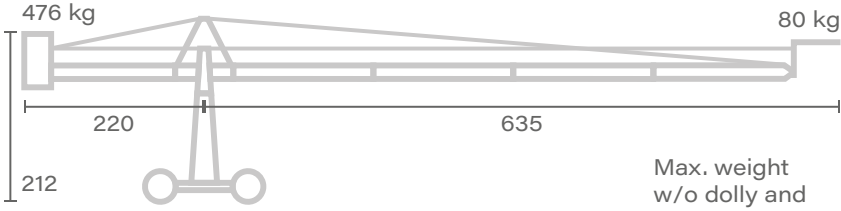

### DATASHEET DOLLY

Width Max	85 cm
Length Max	127 cm
Track width	60 cm
Wheelbase	97 cm
Weight	N.D.

Dimension Dolly are similar for each models.

Max. weight  
w/o dolly and  
weights: 149 kg

↑ Max. height  
330

**Platform 02**

Max. weight  
w/o dolly and  
weights: 173 kg

↑ Max. height  
411

**Platform 03**

Max. weight  
w/o dolly and  
weights: 179 kg

↑ Max. height  
453

**Platform 04**

Max. weight  
w/o dolly and  
weights: 191 kg

↑ Max. height  
534

**Platform 05**

Max. weight  
w/o dolly and  
weights: 197 kg

↑ Max. height  
575

Unit of measure - centimetres [ cm ]

**Head 01**

Max. weight  
w/o dolly and  
weights: 199 kg

↑ Max. height  
675

**Head 02**

Max. weight  
w/o dolly and  
weights: 206 kg

↑ Max. height  
716

**Head 03**

Max. weight  
w/o dolly and  
weights: 217 kg

↑ Max. height  
797