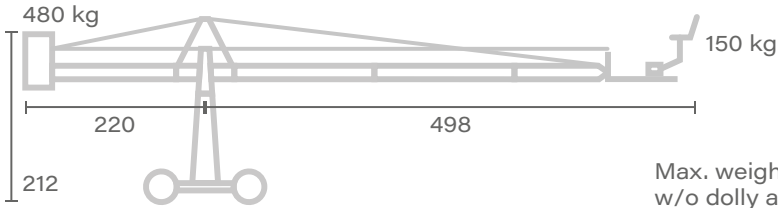

### DATASHEET DOLLY

Width Max	85 cm
Length Max	127 cm
Track width	60 cm
Wheelbase	97 cm
Weight	N.D.

Dimension Dolly are similar for each models.

Max. weight  
w/o dolly and  
weights: 149 kg

↑ Max. height  
330

**Platform 02**

Max. weight  
w/o dolly and  
weights: 173 kg

↑ Max. height  
411

**Platform 03**

Max. weight  
w/o dolly and  
weights: 179 kg

↑ Max. height  
453

**Platform 04**

Max. weight  
w/o dolly and  
weights: 191 kg

↑ Max. height  
534

**Platform 05**

Max. weight  
w/o dolly and  
weights: 197 kg

↑ Max. height  
575

Unit of measure - centimetres [ cm ]

**Head 01**

Max. weight  
w/o dolly and  
weights: 199 kg

↑ Max. height  
675

**Head 02**

Max. weight  
w/o dolly and  
weights: 206 kg

↑ Max. height  
716

**Head 03**

Max. weight  
w/o dolly and  
weights: 217 kg

↑ Max. height  
797