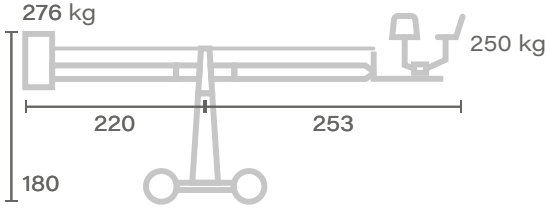

### DATASHEET DOLLY

Width Max	85 cm
Length Max	127 cm
Track width	60 cm
Wheelbase	97 cm
Weight	N.D.

Dimension Dolly are similar for each models.

Max. weight  
w/o dolly and  
weights: 149 kg

↑ Max. height  
330

**Platform 02**

Max. weight  
w/o dolly and  
weights: 173 kg

↑ Max. height  
411

**Platform 03**

Max. weight  
w/o dolly and  
weights: 179 kg

↑ Max. height  
453

**Platform 04**

Max. weight  
w/o dolly and  
weights: 191 kg

↑ Max. height  
534

**Platform 05**

Max. weight  
w/o dolly and  
weights: 197 kg

↑ Max. height  
575

Unit of measure - centimetres [ cm ]

**Head 01**

Max. weight  
w/o dolly and  
weights: 199 kg

↑ Max. height  
675

**Head 02**

Max. weight  
w/o dolly and  
weights: 206 kg

↑ Max. height  
716

**Head 03**

Max. weight  
w/o dolly and  
weights: 217 kg

↑ Max. height  
797