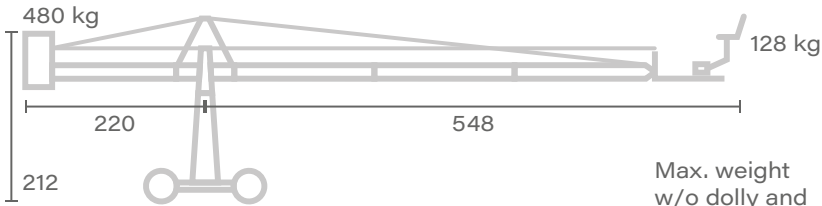

### DATASHEET DOLLY

Width Max	85 cm
Length Max	127 cm
Track width	60 cm
Wheelbase	97 cm
Weight	N.D.

Dimension Dolly are similar for each models.

Max. weight  
w/o dolly and  
weights: 149 kg

↑ Max. height  
330

**Platform 02**

Max. weight  
w/o dolly and  
weights: 173 kg

↑ Max. height  
411

**Platform 03**

Max. weight  
w/o dolly and  
weights: 179 kg

↑ Max. height  
453

**Platform 04**

Max. weight  
w/o dolly and  
weights: 191 kg

↑ Max. height  
534

**Platform 05**

Max. weight  
w/o dolly and  
weights: 197 kg

↑ Max. height  
575

Unit of measure - centimetres [ cm ]

**Head 01**

Max. weight  
w/o dolly and  
weights: 199 kg

↑ Max. height  
675

**Head 02**

Max. weight  
w/o dolly and  
weights: 206 kg

↑ Max. height  
716

**Head 03**

Max. weight  
w/o dolly and  
weights: 217 kg

↑ Max. height  
797