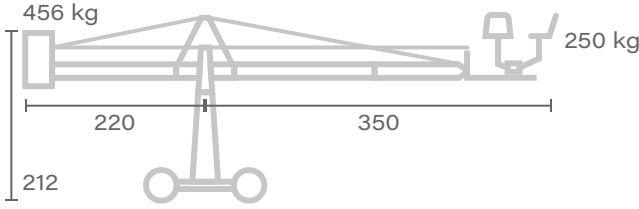

### DATASHEET DOLLY

Width Max	85 cm
Length Max	127 cm
Track width	60 cm
Wheelbase	97 cm
Weight	N.D.

Dimension Dolly are similar for each models.

Max. weight  
w/o dolly and  
weights: 149 kg

↑ Max. height  
330

**Platform 02**

Max. weight  
w/o dolly and  
weights: 173 kg

↑ Max. height  
411

**Platform 03**

Max. weight  
w/o dolly and  
weights: 179 kg

↑ Max. height  
453

**Platform 04**

Max. weight  
w/o dolly and  
weights: 191 kg

↑ Max. height  
534

**Platform 05**

Max. weight  
w/o dolly and  
weights: 197 kg

↑ Max. height  
575

Unit of measure - centimetres [ cm ]

**Head 01**

Max. weight  
w/o dolly and  
weights: 199 kg

↑ Max. height  
675

**Head 02**

Max. weight  
w/o dolly and  
weights: 206 kg

↑ Max. height  
716

**Head 03**

Max. weight  
w/o dolly and  
weights: 217 kg

↑ Max. height  
797