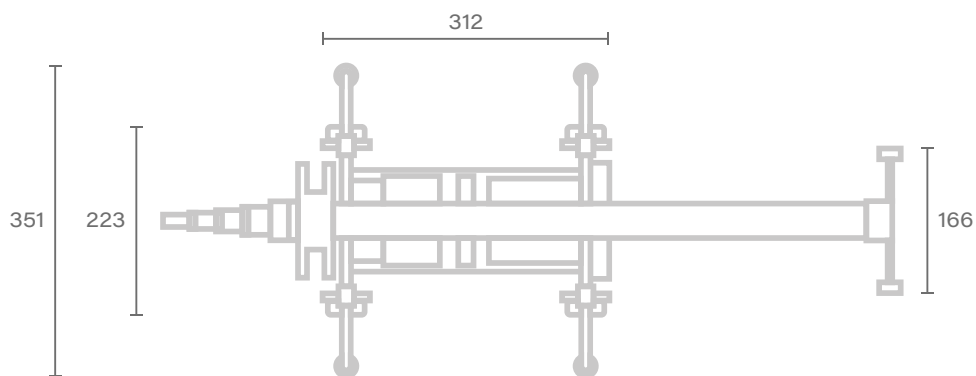

CRANE TELESCOPICO – TECHNOCRANE
SUPERTECHNO 75 PLUS

Supertechno 75 is synonymous with reliability and safety. Its telescopic arm boasts a 19 m extension which will allow you to carry your shot over 22 m in Height, obviously times reduced. The trolley and the hydraulic column are Powered, so it will be much simpler move this giant on the set.

DATASHEET

Max lens height	2286 cm
Max speed	250 cm/s
Max telescopic range	1910 cm
Back length	480 cm
Total length	2745 cm
Weight	5250 kg

Unit of measure - centimetres [cm]

SUPERTECHNO 75 PLUS

Unit of measure - centimetres [cm]