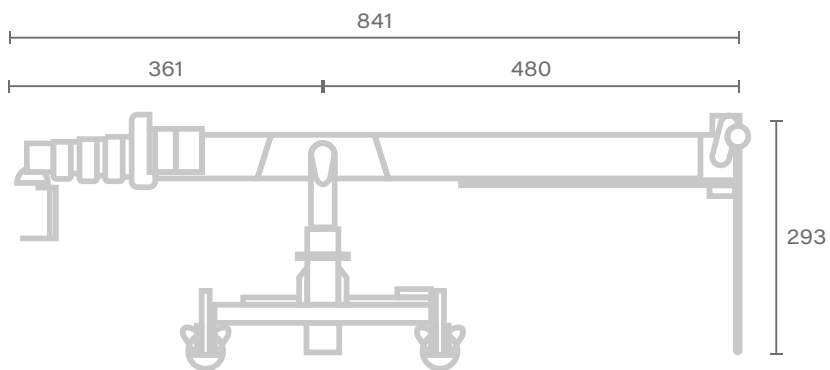

CRANE TELESCOPICO – TECHNOCRANE
SUPERTECHNO 75 PLUS

Supertechno 75 is synonymous with reliability and safety. Its telescopic arm boasts a 19 m extension which will allow you to carry your shot over 22 m in Height, obviously times reduced. The trolley and the hydraulic column are Powered, so it will be much simpler move this giant on the set.

DATASHEET

Max lens height	2286 cm
Max speed	250 cm/s
Max telescopic range	1910 cm
Back length	480 cm
Total length	2745 cm
Weight	5250 kg

Unit of measure - centimetres [cm]

SUPERTECHNO 75 PLUS

Unit of measure - centimetres [cm]