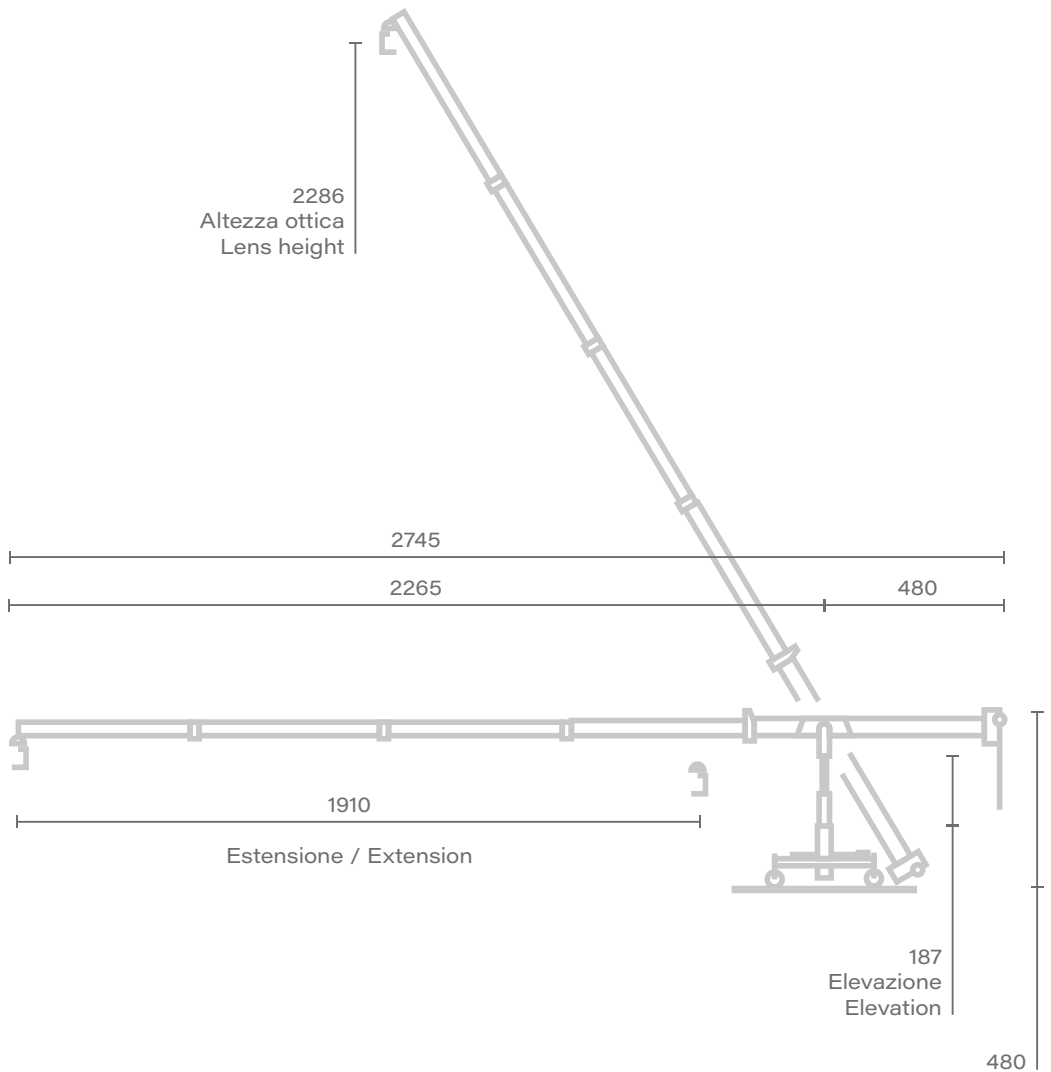

CRANE TELESCOPICO – TECHNOCRANE
SUPERTECHNO 75 PLUS

Supertechno 75 is synonymous with reliability and safety. Its telescopic arm boasts a 19 m extension which will allow you to carry your shot over 22 m in Height, obviously times reduced. The trolley and the hydraulic column are Powered, so it will be much simpler move this giant on the set.

DATASHEET

Max lens height	2286 cm
Max speed	250 cm/s
Max telescopic range	1910 cm
Back length	480 cm
Total length	2745 cm
Weight	5250 kg

Unit of measure - centimetres [cm]

SUPERTECHNO 75 PLUS

Unit of measure - centimetres [cm]